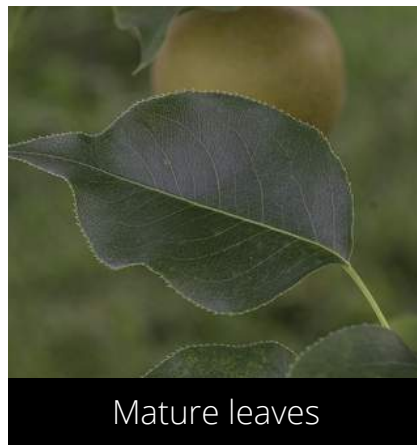

Pyrus pyrifolia

Pear

Habit

Young leaves

Mature leaves

Dry leaves

Buds

Open flowers