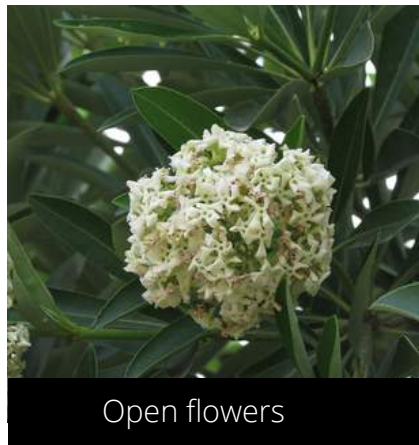

Open fruits

Alstonia scholaris

Devil Tree

Habit

Young leaves

Mature leaves

Dry leaves

Buds

Open flowers

Phenophase
not seen
in this
species

Male / female flowers

Unripe fruits

Ripe fruits

Open fruits

Annona squamosa

Custard Apple