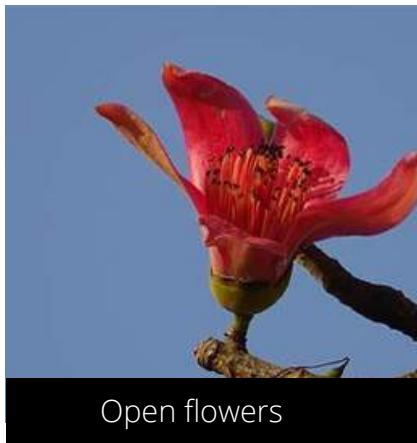

Ripe fruits

Do you have a photo of this phenophase?

Email us!
sw@seasonwatch.in

Open fruits

Bombax ceiba Red Silk Cotton

Habit

Young leaves

Mature leaves

Dry leaves

Buds

Open flowers

Phenophase
not seen
in this
species

Male / female flowers

Unripe fruits

Ripe fruits

Open fruits