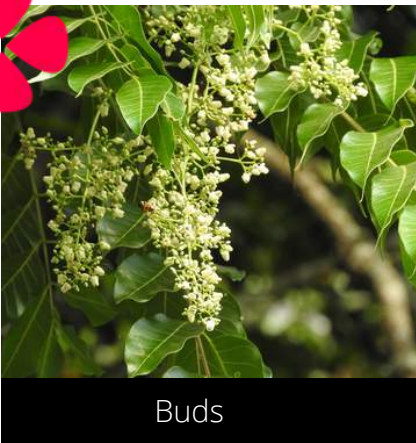

Toona ciliata

Indian Mahogany

Habit

Young leaves

Mature leaves

Do you have a photo
of this phenophase?

Email us!
sw@seasonwatch.in

Dry leaves