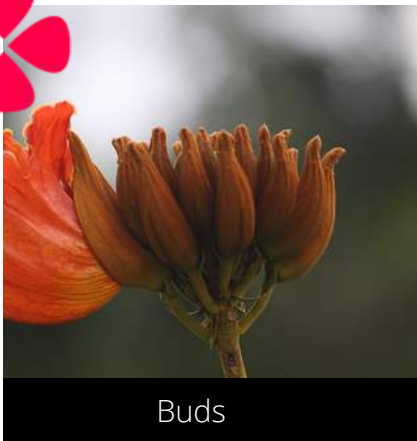

Phenophase not seen in this species

Open fruits

Spathodea campanulata

African tulip
tree

Habit

Young leaves

Mature leaves

Dry leaves