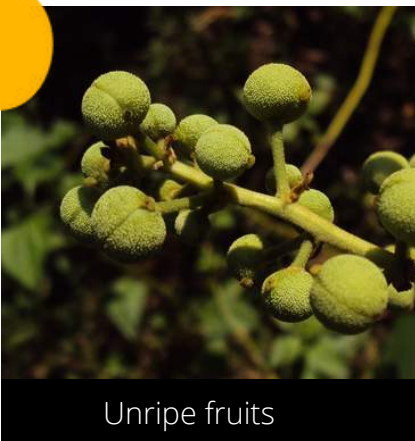

Habit

Young leaves

Mature leaves

Do you have a photo
of this phenophase?

Email us!
sw@seasonwatch.in

Dry leaves

Buds

Open flowers

Phenophase
not seen
in this
species

Male / female flowers

Unripe fruits

Ripe fruits

Open fruits

***Madhuca
longifolia*
(var. *latifolia*)**
Mahua

Habit

Young leaves