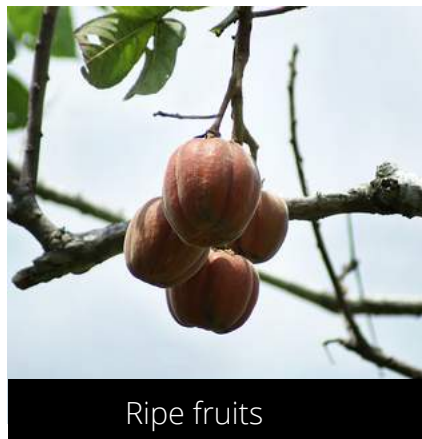

Open flowers

Ripe fruits