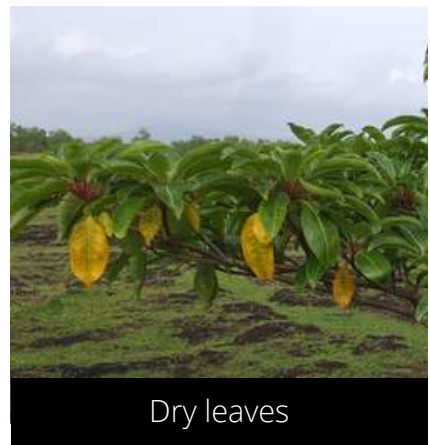

Do you have a photo
of this phenophase?

Email us!
sw@seasonwatch.in

Open fruits

Falconeria insignis

Tiger's milk tree

Habit

Young leaves

Mature leaves