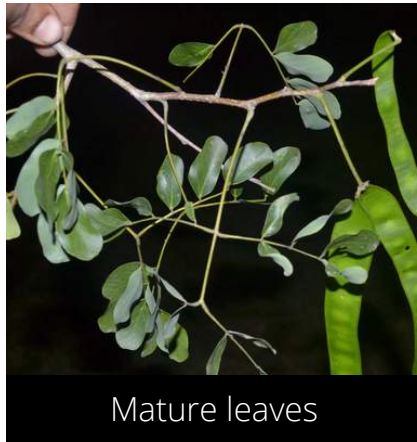

Albizia procera

White Siris

Phenophase
not seen
in this
species

Male / female flowers

Do you have a photo
of this phenophase?

Email us!
sw@seasonwatch.in

Open fruits