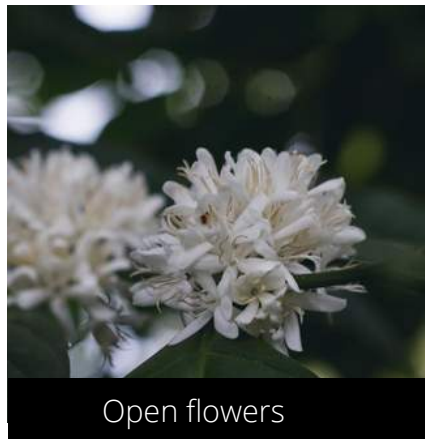

Mature leaves

Phenophase not seen in this species