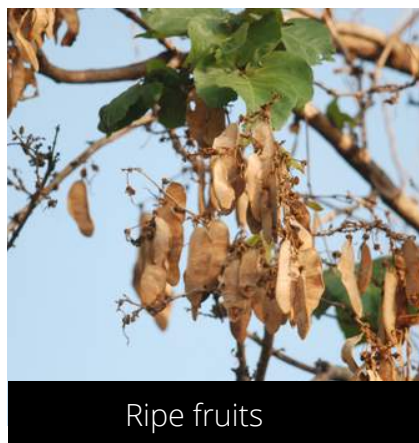

Habit

Young leaves

Mature leaves

Dry leaves

Buds

Open flowers

Phenophase not seen in this species

Male / female flowers

Unripe fruits

Ripe fruits

Phenophase not seen in this species

Open fruits

Canarium strictum

Black Dammer

Habit

Young leaves