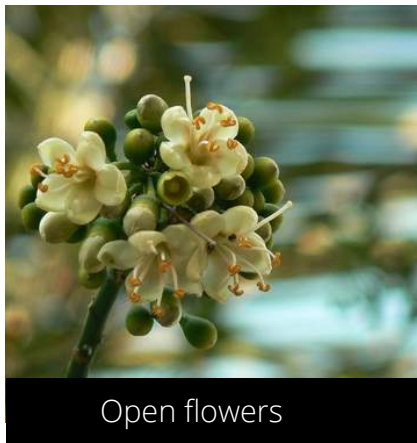

Mature leaves

Phenophase
not seen
in this
species