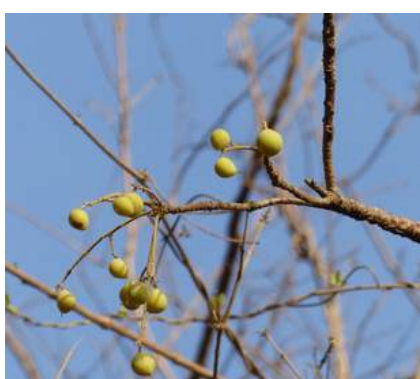

Open flowers

Ripe fruits

Phenophase
not seen
in this
species

Open fruits