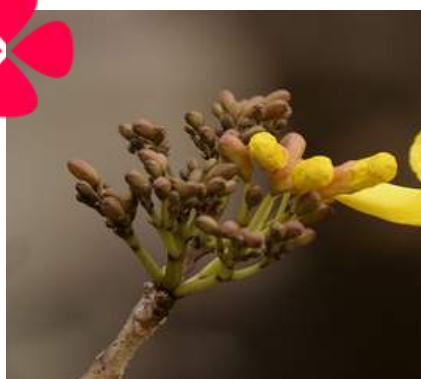

Tabebuia aurea

Caribbean trumpet tree

Do you have a photo
of this phenophase?

Email us!
sw@seasonwatch.in

Dry leaves

Buds

Phenophase
not seen
in this
species