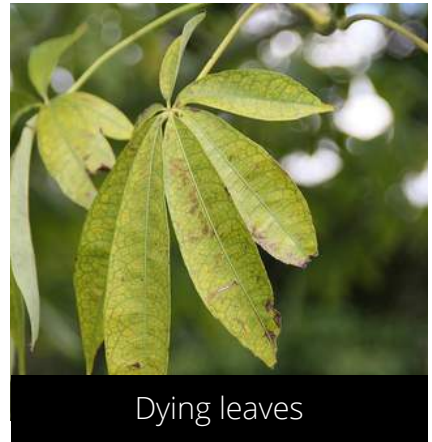

Male/female flowers

Unripe 'fruits' (Female cones)

Ripe 'fruits' (Female cones)

Phenophase not seen in this species

Open fruits

Ceiba pentandra White Silk Cotton

Habit

Young leaves

Mature leaves

Dying leaves

Buds

Open flowers

Phenophase
not seen
in this
species

Male / female flowers

Unripe fruits

Ripe fruits

Open fruits

Ceiba speciosa

Floss Silk Tree

Habit

Young leaves

Mature leaves

Dry leaves

Buds