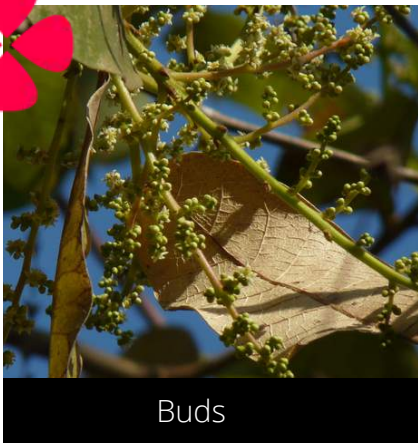

Buchanania cochinchinensis

Chirauli Nut

Habit

Young leaves

Mature leaves

Dry leaves

Buds

Open flowers

Phenophase
not seen
in this
species

Male / female flowers

Unripe fruits

Ripe fruits

Phenophase
not seen
in this
species

Open fruits

Butea monosperma

Flame of the Forest