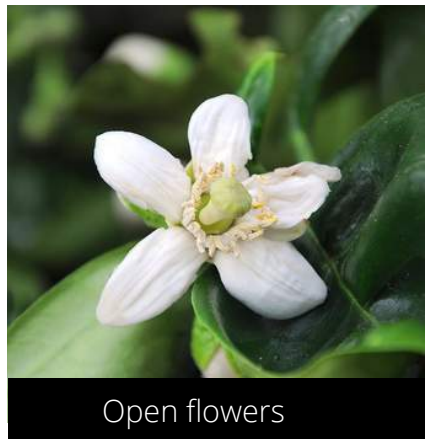

Open flowers

Phenophase not seen in this species

Male / female flowers

Buds

Unripe fruits

Do you have a photo of this phenophase?

Email us!
sw@seasonwatch.in

Ripe fruits

Open fruits

Citrus maxima

Pomelo

Habit

Young leaves

Mature leaves

Do you have a photo of this phenophase?

Email us!
sw@seasonwatch.in

Dry leaves

Buds

Open flowers

Phenophase not seen in this species

Male / female flowers

Unripe fruits

Ripe fruits

Phenophase not seen in this species