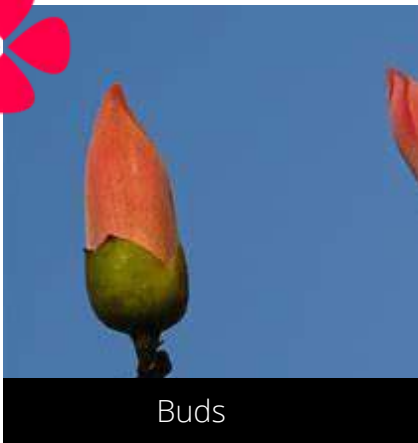

Ripe fruits

Do you have a photo of this phenophase?

Email us!
sw@seasonwatch.in

Open fruits

Bombax ceiba Red Silk Cotton

Habit

Young leaves

Mature leaves

Dry leaves

Buds

Open flowers

Phenophase
not seen
in this
species

Male / female flowers

Unripe fruits

Ripe fruits

Open fruits