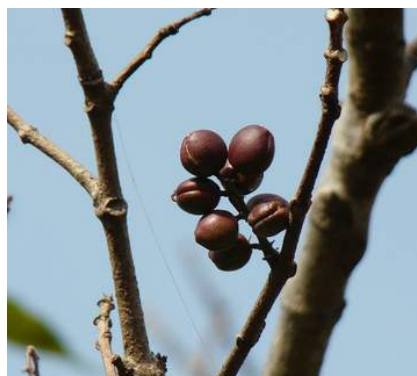

Ripe fruits

Phenophase not seen in this species

Open fruits