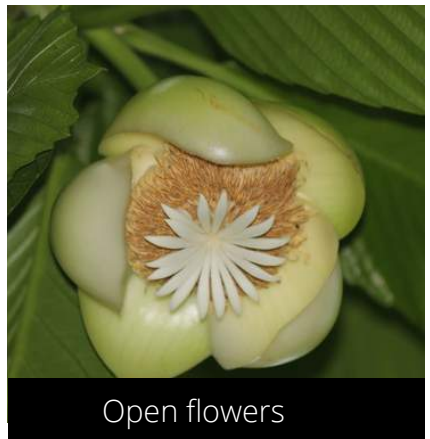

Do you have a photo of this phenophase?

Email us!
sw@seasonwatch.in

Open fruits

Dillenia indica Elephant Apple

Habit

Young leaves

Mature leaves

Dry leaves

Buds

Open flowers

Phenophase
not seen
in this
species

Male / female flowers

Unripe fruits

Ripe fruits

Phenophase
not seen
in this
species

Open fruits