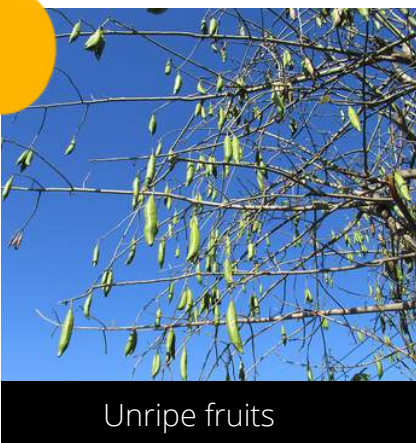

Male/female flowers

Unripe 'fruits' (Female cones)

Ripe 'fruits' (Female cones)

Phenophase not seen in this species

Open fruits

Ceiba pentandra White Silk Cotton

Habit

Young leaves

Mature leaves

Dying leaves

Buds

Open flowers

Phenophase
not seen
in this
species

Male / female flowers

Unripe fruits

Ripe fruits

Open fruits

Ceiba speciosa

Floss Silk Tree

Habit

Young leaves

Mature leaves

Dry leaves

Buds