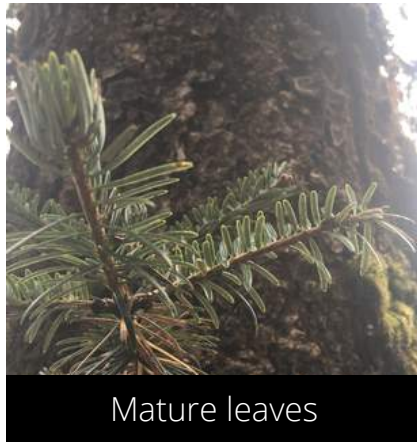

Mature leaves

Do you have a photo
of this phenophase?

Email us!
sw@seasonwatch.in

Dry leaves

Do you have a photo
of this phenophase?

Email us!
sw@seasonwatch.in

Do you have a photo
of this phenophase?

Email us!
sw@seasonwatch.in

Phenophase
not seen
in this
species

Male/female flowers

Do you have a photo
of this phenophase?

Email us!
sw@seasonwatch.in