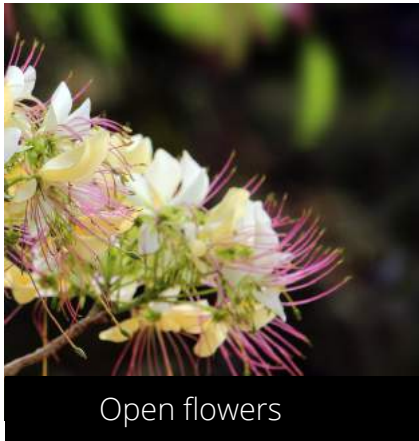

Mature leaves

Open flowers

Phenophase not seen in this species

Male / female flowers