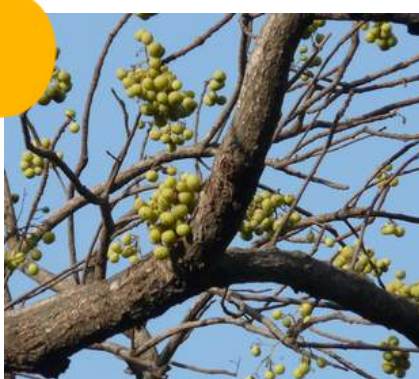

Buds

Unripe fruits