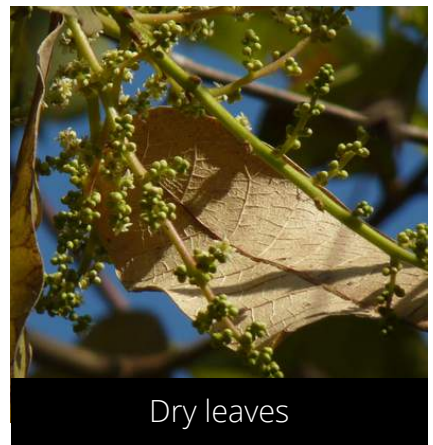

Buchanania cochinchinensis

Chirauli Nut

Habit

Young leaves

Mature leaves

Dry leaves

Buds

Open flowers

Phenophase
not seen
in this
species

Male / female flowers

Unripe fruits

Ripe fruits

Phenophase
not seen
in this
species

Open fruits

Butea monosperma

Flame of the Forest