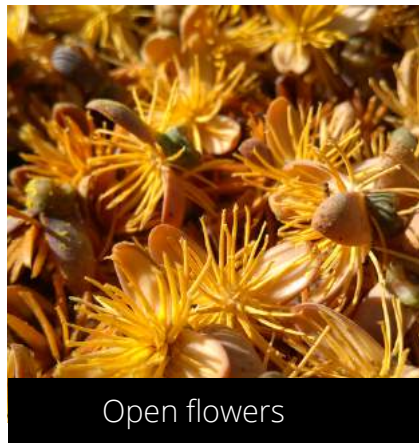

Open fruits

Caryota urens

Fish-tail Palm

Habit

Young leaves

Mature leaves

Dry leaves

Buds

Open flowers

Phenophase
not seen
in this
species

Male / female flowers

Unripe fruits

Ripe fruits

Phenophase
not seen
in this
species

Open fruits

Cascabela thevetia Yellow Oleander