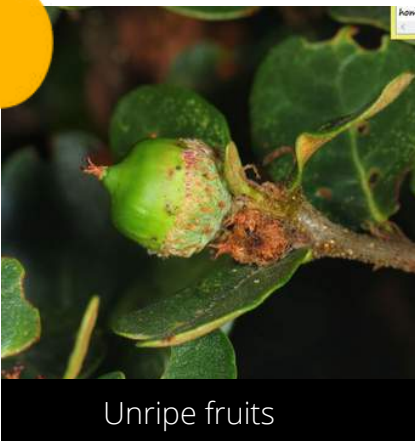

Buds

Unripe fruits

Do you have a photo of this phenophase?

Email us!
sw@seasonwatch.in

Ripe fruits

Phenophase not seen in this species

Open fruits