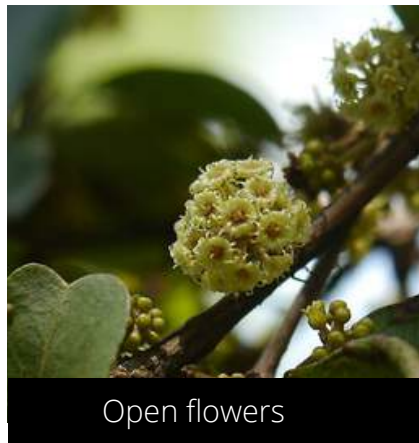

Unripe fruits

Ripe fruits

Phenophase
not seen
in this
species

Open fruits

Anogeissus

latifolia

(New name - *Terminalia anogeissiana*)

Axlewood

Habit

Young leaves

Mature leaves

Dry leaves

Buds

Open flowers

Phenophase
not seen
in this
species

Male / female flowers

Unripe fruits

Ripe fruits

Phenophase
not seen
in this
species

Open fruits

Anogeissus

pendula

(New name -
Terminalia pendula)

Kardhai