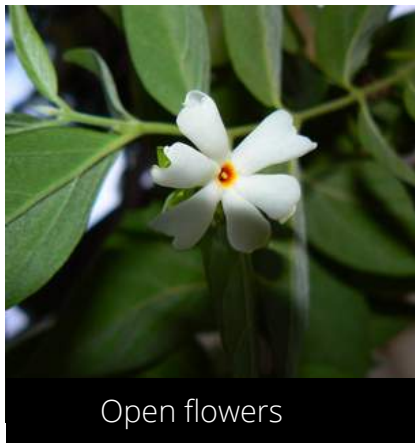

Mature leaves

Phenophase
not seen
in this
species

Male / female flowers