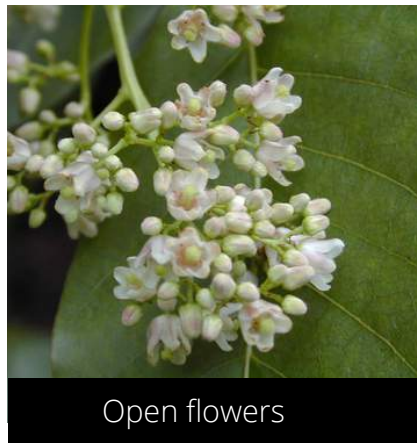

Mature leaves

Phenophase
not seen
in this
species