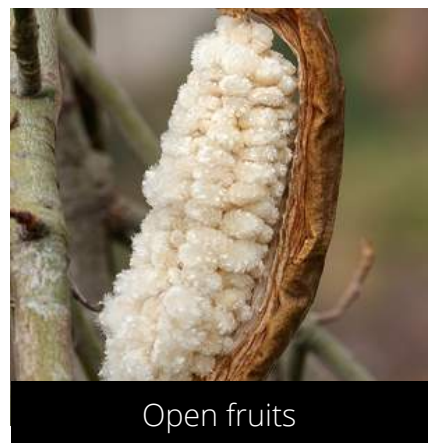

Male/female flowers

Unripe 'fruits' (Female cones)

Ripe 'fruits' (Female cones)

Phenophase not seen in this species

Open fruits

Ceiba pentandra White Silk Cotton

Habit

Young leaves

Mature leaves

Dying leaves

Buds

Open flowers

Phenophase
not seen
in this
species

Male / female flowers

Unripe fruits

Ripe fruits

Open fruits

Ceiba speciosa

Floss Silk Tree

Habit

Young leaves

Mature leaves

Dry leaves

Buds