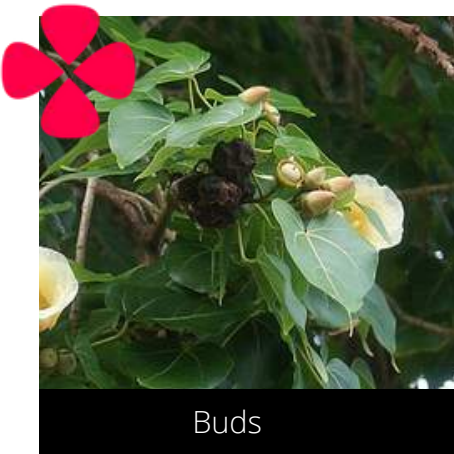

Phenophase
not seen
in this
species

Open fruits

Thespesia populnea

Indian tulip tree

Habit

Young leaves

Mature leaves

Dry leaves