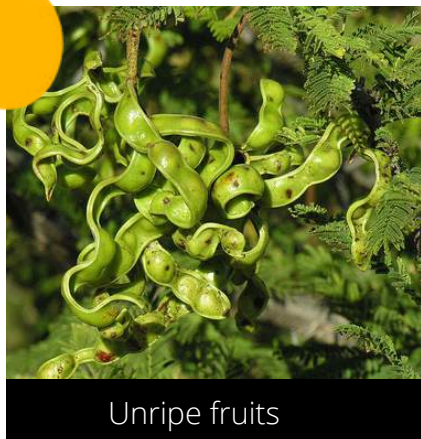

Male / female flowers

Unripe fruits

Ripe fruits

Open fruits

Dichrostachys cinerea

Chinese Lantern Tree

Habit

Young leaves

Mature leaves

Dry leaves

Buds

Open flowers

Phenophase not seen in this species

Male / female flowers

Unripe fruits

Ripe fruits

Buds

Open flowers

Phenophase
not seen
in this
species

Male / female flowers

Unripe fruits

Ripe fruits

Phenophase
not seen
in this
species

Open fruits