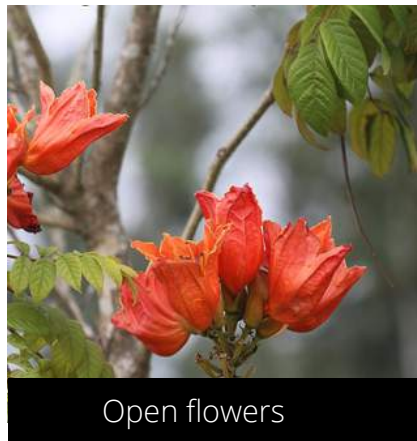

Mature leaves

Phenophase
not seen
in this
species